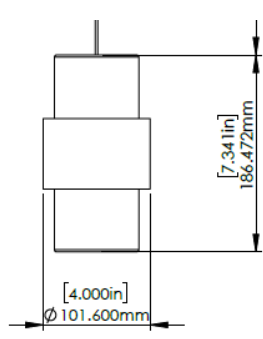

PRODUCT:	PROJECT:	DATE:
DESCRIPTION	FEATURES	
	LOCATION: WEATHER RESISTANT POWDER COATING: DAYLIGHT SENSOR: FINISHES: DIMMABLE: 5-YEAR WARRANTY: LIGHT SOURCE:	
	SPECIFICATIONS	
	COLOR TEMPERATURE (K): WATTAGE (W): VOLTAGE (V): CRI: DIMMING: FINISHES: PRODUCT DIMENSION: D: L: W: H: RATED LIFE (Y): CONSTRUCTION: MOUNTING:	
	CERTIFICATIONS	

TECHNICAL DRAWING	Model & Size	CRI	Kelvins	Watts	LED Lumens	Delivered

NOTES:

Artika reserves the right to modify its products from time to time as part of our continuous improvement program.