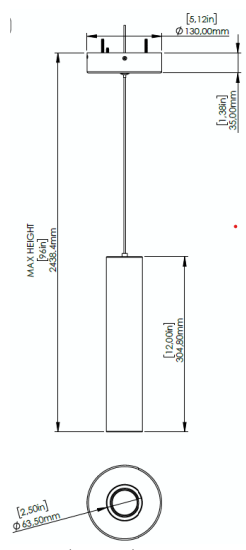

PRODUCT:	PROJECT:	DATE:
DESCRIPTION	FEATURES	
	IP RATING: WEATHER RESISTANT POWDER COATING: DAYLIGHT SENSOR: FINISHES: DIMMABLE: 5-YEAR WARRANTY: LIGHT SOURCE:	
	SPECIFICATIONS	
	COLOR TEMPERATURE (K): WATTAGE (W): VOLTAGE (V): CRI: DIMMING: FINISHES: PRODUCT DIMENSION: <b>D:</b> <b>L:</b> <b>W:</b> <b>H:</b> RATED LIFE (Y): CONSTRUCTION: MOUNTING:	
CERTIFICATIONS		

TECHNICAL DRAWING	Model & Size	CRI	Kelvins	Watts	LED Lumens	Delivered

**NOTES:**

**Frosted and Clear lens are included**

Artika reserves the right to modify its products from time to time as part of our continuous improvement program.