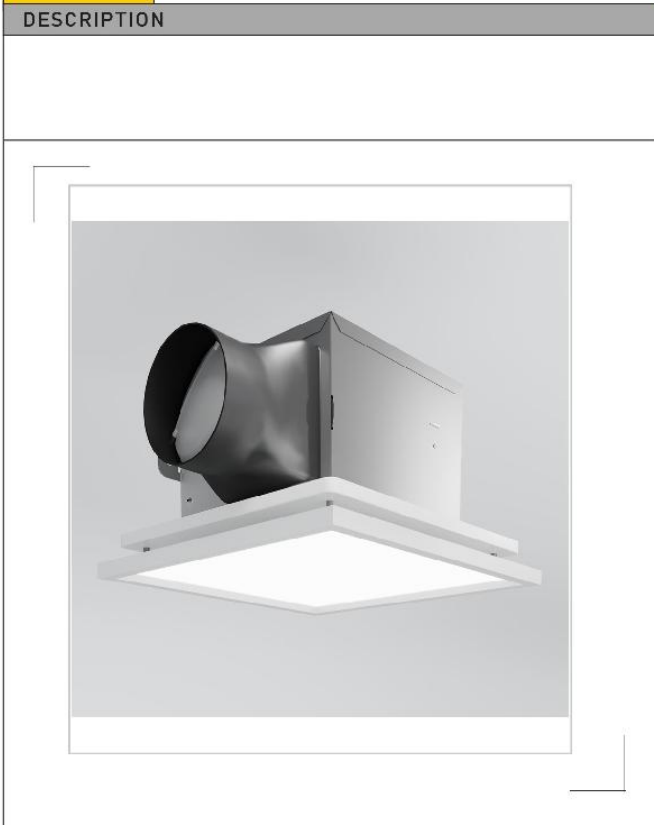

CARACTERISTIQUES

EMPLACEMENT:	HUMIDE
REVÊTEMENT EN POWDRE RÉSISTANT AUX INTEMPÉRIES :	N / A
CAPTEUR DE LUMIÈRE DU JOUR :	N / A
FINITIONS :	BLANC
VARIABLE :	OUI
GARANTIE DE 5 ANS :	OUI
SOURCE DE LUMIÈRE:	LED INTÉGRÉE

CARACTÉRISTIQUES

DE COULEUR 4000K (K) :	TEMPÉRATURE
PUISSANCE (W):	12W
TENSION (V) :	120V
IRC:	80+
ATTÉNUATION:	TRIAC TBE (100-20%)
FINITIONS :	BLANC
DIMENSIONS DU PRODUIT : D:	L : 11,8" L : 11,8" H : 7,24"
DURÉE DE VIE NOMINALE (Y) :	50 000 heures
CONSTRUCTION:	ALUMINIUM
MONTAGE:	MONTAGE AU PLAFOND

CERTIFICATIONS

DESSIN TECHNIQUE