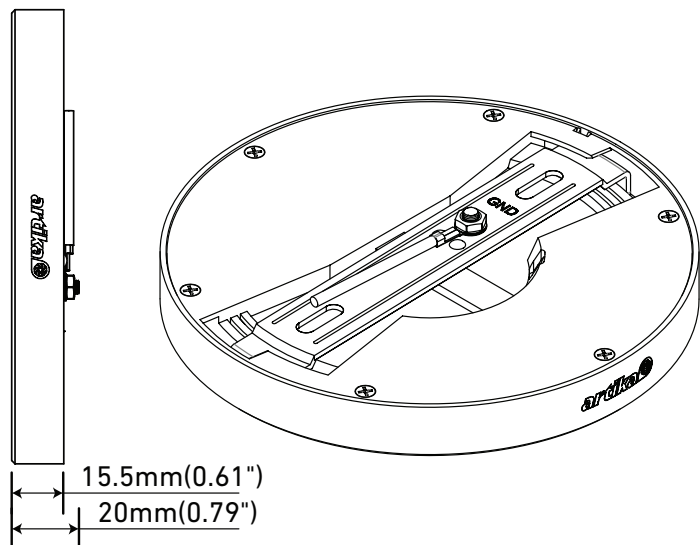

CERTIFICATIONS

TECHNICAL DRAWING