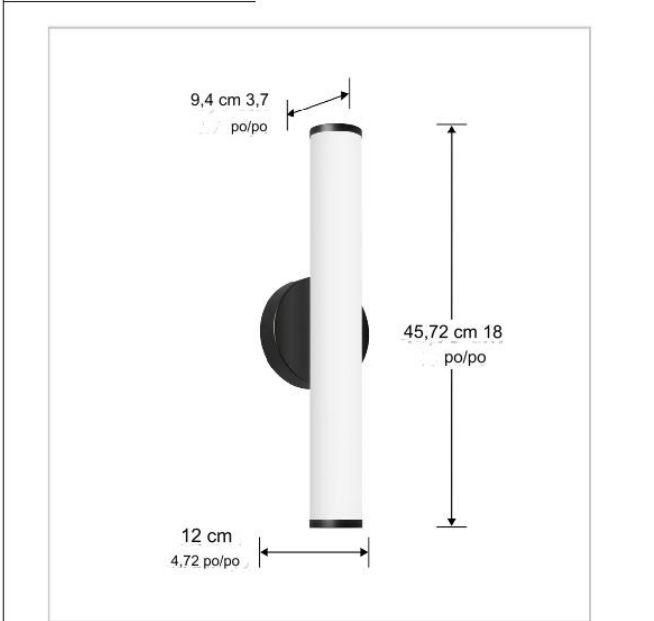

Modèle et taille	IRC	Kelvins	Watts	Lumens LED	Livré
18SCO-KA-BL1710V-JA	90+	3000k	20w		1400lm

REMARQUES :

Conforme JA8 (Titre 24), certifié ETL, ADA

Conforme à FADA

Artika se réserve le droit de modifier ses produits de temps à autre dans le cadre de notre programme d'amélioration continue.