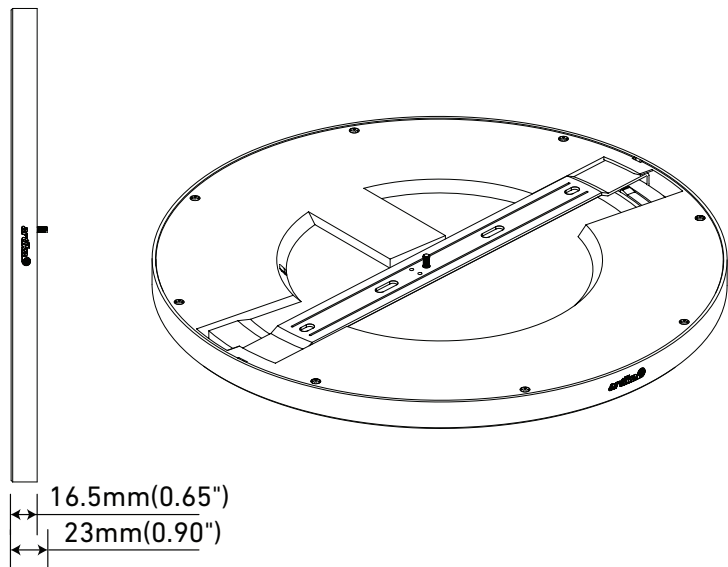

SPECIFICATIONS

COLOR TEMPERATURE (K):	3000 & 5000			
WATTAGE (W):	24			
VOLTAGE (V):	120			
CRI:	85+			
DIMMING:	100% - 20%			
DELIVERED LUMENS:	1800			
DIMENSIONS:	D: 11.75"	L: 11.75"	W: 11.75"	H: 5/8"
RATED LIFE (Y):	50,000			
CONSTRUCTION:	FRAME: PLASTIC		LENS: POLYCARBONATE	
MOUNTING:	HARDWIRED			

CERTIFICATIONS

TECHNICAL DRAWING

PHOTOMETRIC DATA:

301031 • 1406lm

ZONAL FLUX DIAGRAM:

γ	C0	C45	C90	C135	C180	C225	C270	C315	γ	Φ zone	Φ total	%lum, lamp
10	474.7	474.8	473.3	472.6	474.2	472.8	473.9	475.4	0- 10	45.67	45.67	3.25, 3.25
20	449.0	449.6	446.8	445.7	447.2	444.9	448.1	450.2	10- 20	130.6	176.2	12.5, 12.5
30	406.6	407.7	404.1	403.0	404.4	401.4	405.9	409.1	20- 30	197.3	373.5	26.6, 26.6
40	351.1	352.6	348.4	346.6	348.2	344.6	350.2	354.7	30- 40	237.0	610.5	43.4, 43.4
50	285.0	286.6	281.9	280.2	281.6	277.9	284.1	289.1	40- 50	244.8	855.3	60.8, 60.8
60	211.0	212.1	208.2	205.2	206.6	204.0	209.5	215.6	50- 60	220.6	1076	76.5, 76.5
70	134.1	135.3	131.2	128.3	129.7	127.0	132.4	137.9	60- 70	168.6	1244	88.5, 88.5
80	61.65	62.59	58.62	56.67	58.02	55.12	60.08	64.19	70- 80	99.87	1344	95.6, 95.6
90	6.150	7.086	4.692	3.658	4.641	4.373	5.769	7.230	80- 90	32.76	1377	97.9, 97.9
100	3.770	3.744	3.759	3.759	4.487	4.487	4.475	4.460	90-100	4.487	1382	98.3, 98.3
110	3.990	3.963	3.982	3.986	4.664	4.648	4.649	4.637	100-110	4.457	1386	98.6, 98.6
120	4.213	4.179	4.198	4.202	4.834	4.818	4.810	4.806	110-120	4.377	1390	98.9, 98.9
130	4.452	4.410	4.432	4.449	4.995	4.972	4.968	4.968	120-130	4.126	1395	99.2, 99.2
140	4.752	4.707	4.737	4.749	5.172	5.145	5.146	5.137	130-140	3.730	1398	99.4, 99.4
150	5.076	5.034	5.056	5.080	5.346	5.326	5.323	5.315	140-150	3.179	1401	99.7, 99.7
160	5.407	5.365	5.388	5.400	5.550	5.519	5.515	5.515	150-160	2.461	1404	99.8, 99.8
170	5.657	5.635	5.650	5.662	5.719	5.692	5.692	5.696	160-170	1.576	1405	100, 100
180	5.800	5.796	5.785	5.796	5.800	5.788	5.781	5.796	170-180	0.5467	1406	100, 100
DEG	LUMINOUS INTENSITY: cd								UNIT: lm			

STAMP