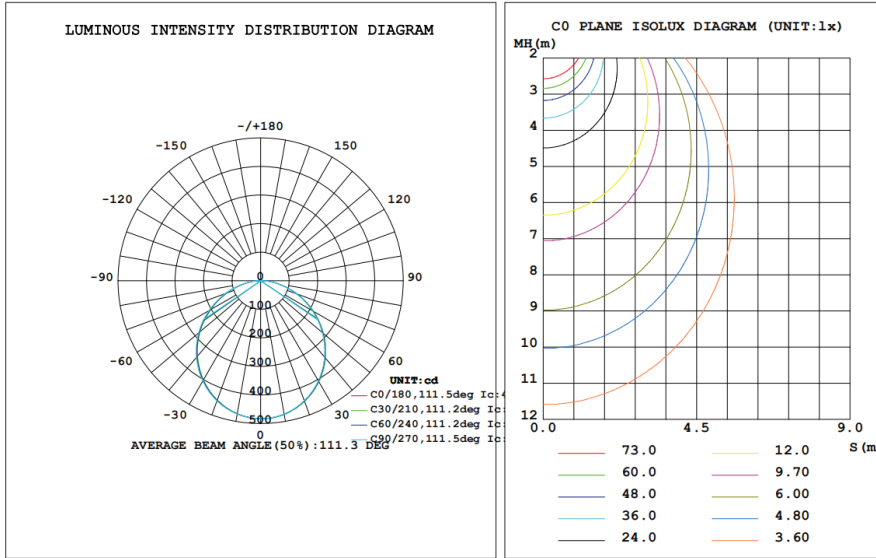

SPECIFICATIONS

COLOR TEMPERATURE (K):	3000 & 5000			
WATTAGE (W):	24			
VOLTAGE (V):	120			
CRI:	85+			
DIMMING:	100% - 20%			
DELIVERED LUMENS:	1800			
DIMENSIONS:	D: 11.75"	L: 11.75"	W: 11.75"	H: 5/8"
RATED LIFE (Y):	50,000			
CONSTRUCTION:	FRAME: PLASTIC		LENS: POLYCARBONATE	
MOUNTING:	HARDWIRED			

CERTIFICATIONS

TECHNICAL DRAWING

PHOTOMETRIC DATA:

301031 • 1406lm

ZONAL FLUX DIAGRAM:

γ	C0	C45	C90	C135	C180	C225	C270	C315	γ	Φ zone	Φ total	%lum, lamp
10	474.7	474.8	473.3	472.6	474.2	472.8	473.9	475.4	0- 10	45.67	45.67	3.25, 3.25
20	449.0	449.6	446.8	445.7	447.2	444.9	448.1	450.2	10- 20	130.6	176.2	12.5, 12.5
30	406.6	407.7	404.1	403.0	404.4	401.4	405.9	409.1	20- 30	197.3	373.5	26.6, 26.6
40	351.1	352.6	348.4	346.6	348.2	344.6	350.2	354.7	30- 40	237.0	610.5	43.4, 43.4
50	285.0	286.6	281.9	280.2	281.6	277.9	284.1	289.1	40- 50	244.8	855.3	60.8, 60.8
60	211.0	212.1	208.2	205.2	206.6	204.0	209.5	215.6	50- 60	220.6	1076	76.5, 76.5
70	134.1	135.3	131.2	128.3	129.7	127.0	132.4	137.9	60- 70	168.6	1244	88.5, 88.5
80	61.65	62.59	58.62	56.67	58.02	55.12	60.08	64.19	70- 80	99.87	1344	95.6, 95.6
90	6.150	7.086	4.692	3.658	4.641	4.373	5.769	7.230	80- 90	32.76	1377	97.9, 97.9
100	3.770	3.744	3.759	3.759	4.487	4.487	4.475	4.460	90-100	4.487	1382	98.3, 98.3
110	3.990	3.963	3.982	3.986	4.664	4.648	4.649	4.637	100-110	4.457	1386	98.6, 98.6
120	4.213	4.179	4.198	4.202	4.834	4.818	4.810	4.806	110-120	4.377	1390	98.9, 98.9
130	4.452	4.410	4.432	4.449	4.995	4.972	4.968	4.968	120-130	4.126	1395	99.2, 99.2
140	4.752	4.707	4.737	4.749	5.172	5.145	5.146	5.137	130-140	3.730	1398	99.4, 99.4
150	5.076	5.034	5.056	5.080	5.346	5.326	5.323	5.315	140-150	3.179	1401	99.7, 99.7
160	5.407	5.365	5.388	5.400	5.550	5.519	5.515	5.515	150-160	2.461	1404	99.8, 99.8
170	5.657	5.635	5.650	5.662	5.719	5.692	5.692	5.696	160-170	1.576	1405	100, 100
180	5.800	5.796	5.785	5.796	5.800	5.788	5.781	5.796	170-180	0.5467	1406	100, 100
DEG	LUMINOUS INTENSITY: cd								UNIT: lm			